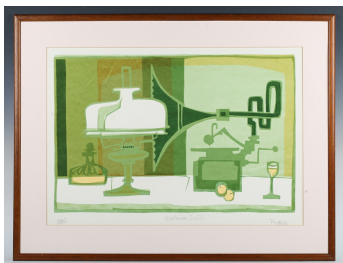

### LOT 88

Colin Ruffell (British b.1939) - 'Victorian Suite', colour lithograph, signed in pencil lower right, titled lower centre, numbered 34/200 lower left, 52.5cm x 75cm, within a stained wood frame.