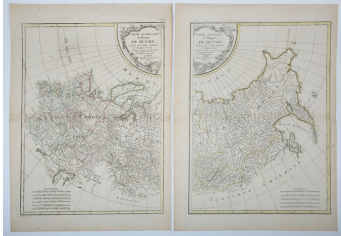

Prints, Maps and Posters / Wed, 19th February 2025 / Lot 16

LOT 16

Rigobert Bonne - Partie Occidentale de L'Empire de Russie...; and Partie Orientale de L'Empire de Russie: maps of the Russian Empire, a pair of engravings, published in Paris in 1785 by Jean Lattre, each sheet size 51.5cm x 36cm, together with a collection of 16 maps and prints, loose in a folio, including maps of South America, India, Africa and Italy.