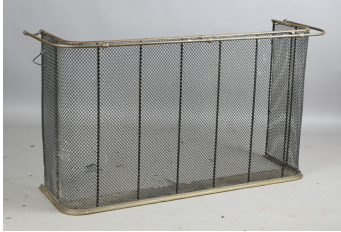

Collectors' Items, Works of Art and Light Fittings / Thu, 23rd January 2025 / Lot 2599

LOT 2599

A Victorian mesh and brass mounted nursery fireguard with brass top rail, height 77cm, width 140cm.

Estimate: £60 - £100

Condition Report

2599. There are a few small breaks to the wire, some of which are a bit misshapen around corners. The rear fixing which attaches to the base on the right side is loose and needs re-wiring together. Otherwise some surface rust to the base.