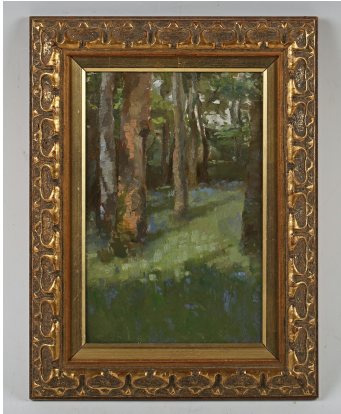

Fine Art / Wed, 27th November 2024 / Lot 88

LOT 88

Harold Harvey (British 1874-1941) - A bluebell wood, oil on panel, dated in pencil 25/3/3 on reverse, gallery label verso for Winifred F. Wilson, 24.4 x 15.5cm, within a gilt composition frame. Provenance: Winifred F. Wilson, of Uckfield, East Sussex was a significant dealer in Harvey's work in the 1960's and 1970's, mostly sourced from contacts in Cornwall, and well known to the vendor.

Estimate: £300 - £500

Condition Report

88. Good clean appearance, possible evidence of very minor retouching under u.v. light.

Created: Tue, 19th November 2024 12:05