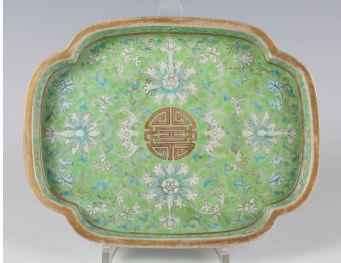

Asian and Islamic Ceramics and Works of Art / Thu, 21st November 2024 / Lot 1113

LOT 1113

A Chinese pea green ground porcelain tray, mark of Tongzhi and possibly of the period, of quatrelobed outline, decorated with a gilt shou medallion on a green ground filled with butterflies, lotus and scrolling tendrils, blue enamelled six-character mark to base, length 19.3cm (restoration).

Estimate: £100 - £150

Condition Report

1113. Extensive restoration and overpainting with some typical surface scratches and wear. Typical wear to gilt rim, some scratching to overpainting on underside.

Created: Fri, 15th November 2024 11:37