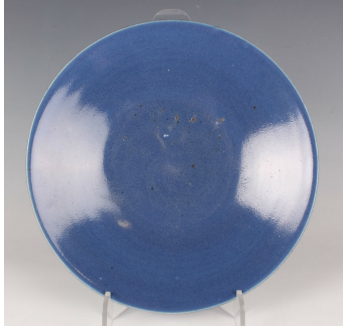

LOT 1068

12th September 2024

Asian and Islamic Ceramics and Works of Art / Thu, 12th September 2024 / Lot 1068

LOT 1068

A Chinese blue monochrome glazed porcelain circular dish, late 19th century, unmarked, diameter 28.8cm (hairline to rim).

Estimate: £50 - £100

Condition Report

1068. 4cm hairline crack to rim, typical surface scratchers to centre and some minor glaze blemishes.

Created: Thu, 5th September 2024 16:53