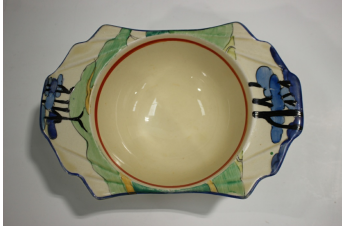

British and Continental Ceramics / Thursday, 30th May 2024 / Lot 1552

LOT 1552

An Art Deco Clarice Cliff Bizarre Blue Firs pattern grapefruit bowl, 1930s, black printed and impressed marks to base, length 17cm.

Estimate: £30 - £50

Condition Report

In good condition overall with no cracks, chips or restoration.

There are some typical light surface scratches to the base interior commensurate with age and use.

The enamels remain strong with very minimal wear and a couple of scratches, nothing terrible or untoward.