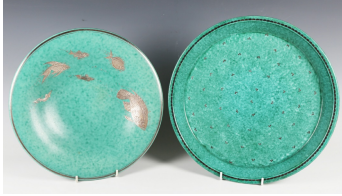

### LOT 1615

A Gustavsberg Argenta circular plate, circa 1930-50, designed by Wilhelm Kage, decorated in silver with fish against a mottled green ground, silver painted marks to base with numerals 1035, diameter 30cm, together with an Argenta circular tray, 1960s, decorated in silver with small scattered stylized petals, gold printed mark to base with numerals 1017, diameter 33cm.

### Condition Report

Both pieces in good condition overall with no cracks, chips or restoration.  
The fish dish has some wear/rubbing to the silver detail, particularly the bubbles.  
The tray has some crazing to the glaze and some surface scratches.