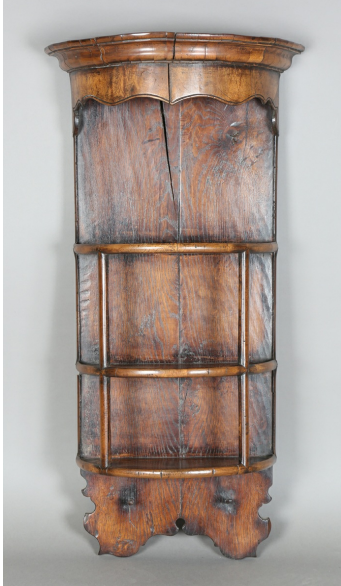

Furniture / Thursday, 16th May 2024 / Lot 2039

LOT 2039

A 20th century early Georgian style walnut and oak demi-lune open wall shelf, height 110cm, width 55cm, depth 26cm.

Estimate: £60 - £100

Condition Report

2039. The whole piece has been deliberately made in a rustic fashion and therefore has some resulting cracks to the timber in places. It does fit flush to the wall, but does have a small section of moulding missing to left side.