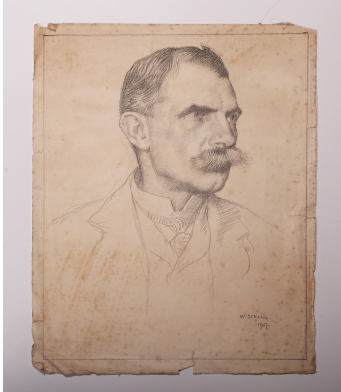

Prints, Maps and Posters / Wednesday, 15th May 2024 / Lot 128

LOT 128

William Strang – Portrait of Edward Shroder Prior, stone lithograph, published 1907, sheet size 29cm x 23cm, together with a small quantity of watercolours, drawings and prints by different hands, within a folio.

Estimate: £30 - £50

Condition Report

128. Condition of William Strang lithograph is poor, with foxing throughout. Several edge tears and handling creases.

Other items in Lot are in varying conditions.

Created: Wed, 8th May 2024 11:53