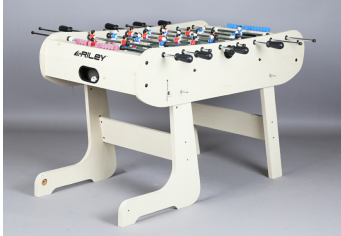

### LOT 2090

A modern football game table by Riley, height 86cm, length 140cm, depth 71cm.

Estimate: £150 - £200

---

### Condition Report

2090. There are a few old sticky labels attached and a few surface marks, but generally in good working order.

Created: Mon, 22nd January 2024 11:03