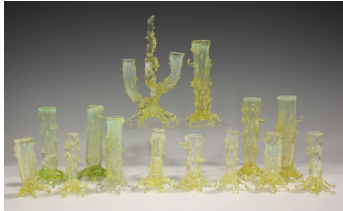

Glassware / Wed, 6th December 2023 / Lot 1782

LOT 1782

A group of John Walsh Walsh mostly straw opalescent uranium glass rustic thorn posy vases, late 19th century, of trunk form on root style feet, height of tallest 20cm, together with a small group of other opalescent glass and similar posy vases (minor faults). Provenance: from the collection of John and Poppy Stallebrass.

Estimate: £100 - £150

Condition Report

Large green/yellow trunk vase on clear foot with clear angled branch has chipping to the end of the clear angled branch.

5 of the trunk vases have small losses/chips to their root feet, due to the nature of their design these are not readily visible, only on closer inspection.

Footed spill vase with spiralled rigaree detail has a small loss to the applied detail, again only really noticeable on closer inspection.

Otherwise each piece in the lot in good condition overall with no significant damage and no repairs.