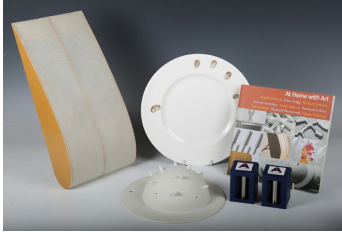

Collectors' Items, Works of Art and Light Fittings / Thu, 2nd November 2023 / Lot 2589

LOT 2589

AA selection of artwork produced for 'At Home with Art', a partnership between Homebase and the Tate Gallery, including a porcelain sculpture by Alison Wilding, an Anish Kapoor 'teardrop' table lamp, a Richard Deacon metal sculpture, two Royal Doulton porcelain plates designed by Richard Wentworth, and three coat hooks designed by Anthony Gormley.

Estimate: £150 - £250

Condition Report

2589. All in very good condition. No obvious damage or repair, just light age related wear to the boxes.

Created: Tue, 24th October 2023 13:37