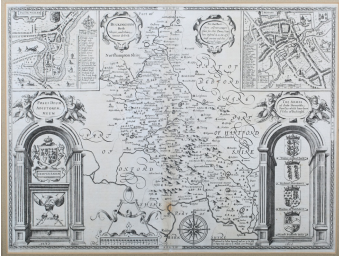

Prints, Maps and Posters / Wednesday, 9th August 2023 / Lot 33

LOT 33

John Speed - 'Buckingham Both Shyre, and Shire, towne describ' (Map of Buckinghamshire), 17th century engraving on laid paper, 38cm x 51cm, within a stained wood frame.

Estimate: £100 - £150

Condition Report

33. Central page fold (as published) and for approx 8.5cm from the upper edge the paper has separated along the fold. About 6.5cm from lower edge there is a paper loss (just above 'Henley') approx 10mm x 5mm, this has been amateurishly restored with spliced paper and pencil. Browning along most of the paper fold, the rest of the map is otherwise good and clean with only very minor scattered foxing.