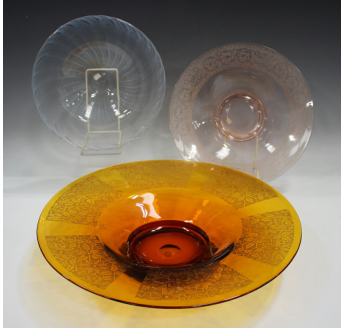

### LOT 1918

An Art Deco Leerdam Serica glass bowl, circa 1930, designed by A.D. Copier, the clear flared circular body with faint milky striations beneath bubbles to the rim, acid etched mark to base, diameter 29cm, together with two circular dishes with acid etched decoration to the rims, diameter of largest 45cm. Provenance: from the collection of John and Poppy Stallebrass.

### Condition Report

1918. No obvious chips, cracks or restoration. Surface scratches to underside of base on both the dishes with etched decoration to the rims.

The A.D Copier bowl has several very small surface scratches to the underside.