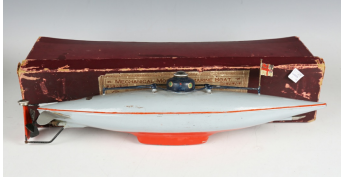

### LOT 264

A Bing tinplate clockwork submarine, finished in grey with red stripe and rudder, 'GBN' and 'Patent' logos to rear, length 40cm, boxed, no key (some paint chips and retouching, box and lid creased, torn and scuffed).