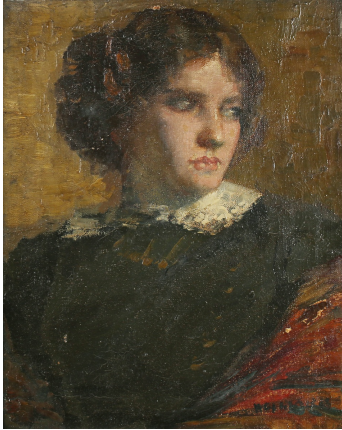

Fine Art / Wednesday, 17th May 2023 / Lot 38

LOT 38

Alfred Aaron Wolmark - Half Length Portrait of a Young Lady, early 20th century oil on canvas, signed, 49.5cm x 40cm, within a gilt composition frame.

Estimate: £300 - £500

Condition Report

38 - Small hole to canvas to the top of the sitter's hair. Some craquelure to thicker area of paint on the right and paint looks a little unstable as a result, some other craquelure throughout. Canvas a little slack on stretcher. Minor surface dirt and rubbing to surface. U.V examination highlights nothing of concern. Frame with damage to the top right and bottom left crestings on the extremities.