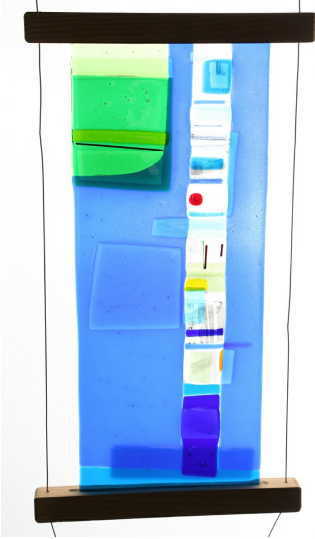

### LOT 2520

Nikki Cass - a hanging coloured glass panel of geometric form, each end mounted within a wooden block suspended on wires, glass 50cm x 21cm.  
Provenance: from the estate of Jeannette and Wilfred Cass, Cass House, Goodwood, Chichester.

### Condition Report

2520. Overall in good condition. One of the lower wires has started to unravel. No chips, damage or restoration.

Created: Tue, 14th February 2023 11:45