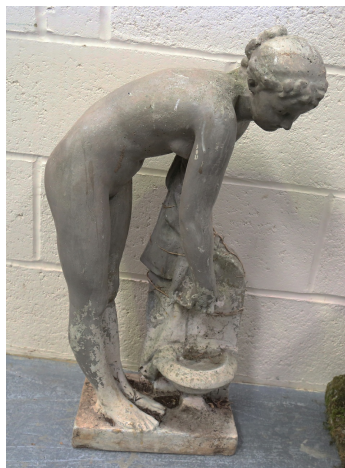

Collectors' Items, Works of Art and Light Fittings / Thu, 8th September 2022 / Lot 2658

### LOT 2658

A 20th century cast composition stone garden figure of a nude maiden collecting water from a fountain, height 74cm, width 40cm.

Estimate: £40 - £60

---

### Condition Report

2658. Signs of light repair/filling around feet and small patched repair on back. Later painted grey and with age related wear.

Created: Wed, 7th September 2022 10:18