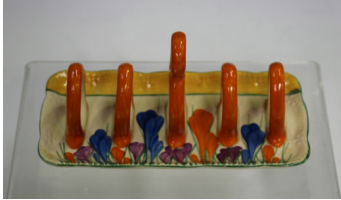

British and Continental Ceramics / Thursday, 11th August 2022 / Lot 1411

LOT 1411

A Clarice Cliff Bizarre Autumn Crocus pattern toast rack, the shaped rectangular base with five orange glazed loop divisions, black printed factory mark to base, length 16.5cm.

Estimate: £50 - £70

Condition Report

In good condition overall with no cracks, chips or restoration.
Enamels good with only minor insignificant spots of wear to green edge.

Created: Mon, 8th August 2022 09:51