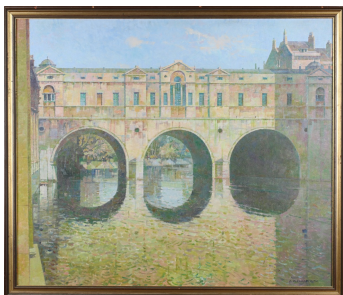

Decorative Pictures / Wednesday, 8th June 2022 / Lot 103

LOT 103

Donald Plenderleith - 'Pulteney Bridge, Bath', 20th century oil on canvas-board, signed recto, titled verso, 60cm x 70cm, within a gilt frame.

Estimate: £60 - £100

Condition Report

103. In very good original condition. Some very minor surface dirt and varnish a little uneven. Frame with some scuffs and scratches to extremities.

Created: Mon, 6th June 2022 12:47