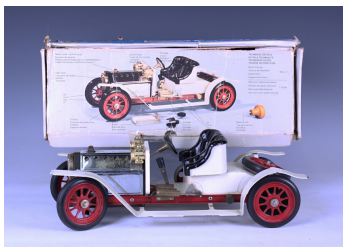

Tinplate and Mechanical Toys and Models / Wednesday, 16th March 2022 / Lot 187

### LOT 187

A Mamod SR1 steam roadster, within a Mamod SW1 box with instructions and accessories (some paint chips, box creased, torn and scuffed).

Estimate: £40 - £60

---

### Condition Report

187. Some paint chips to the edges of the mud guards behind the seat, some surface marks to the bonnet, steering wheel cover is torn, box is creased, torn and scuffed.

Created: Thu, 10th March 2022 10:35