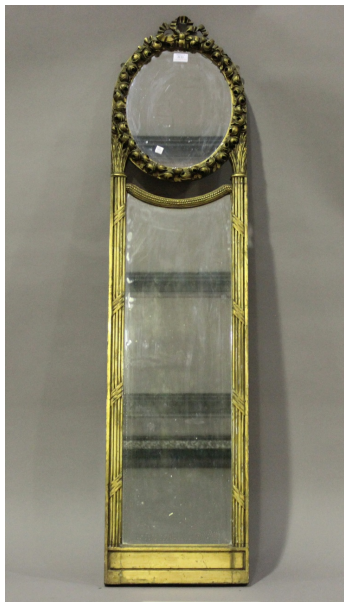

## LOT 2122

A late 19th/early 20th century carved giltwood and gesso two-section pier mirror with ribbon surmount, flower and stiff leaf decoration, height 192cm, width 36.5cm.

Estimate: £80 - £120

---

## Condition Report

2122. The ribbon surmount has been professionally restored, but only obvious from the rear. A section of the reeded moulding has been professionally restored on the right just above the lower mirror plate. Minor age related losses to gesso. Discolouration consistent with age and use.