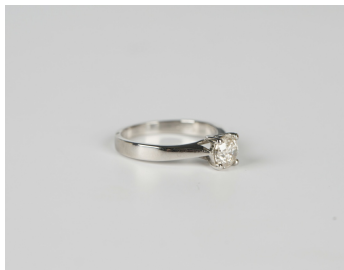

## LOT 602

A platinum and diamond single stone ring, claw set with a circular cut diamond, weight 6.2g, ring size approx P.

Estimate: £350 - £450

---

### Condition Report

602. The diamond slightly draws colour and has numerous gletz and piqué inclusions. Otherwise the ring is in good condition. The ring is detailed ♦Pt 950♦. Diamond weight approx. 0.70ct.