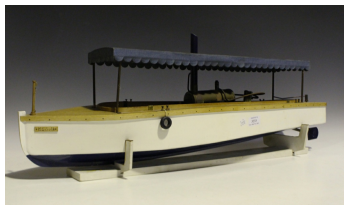

Tinplate and Mechanical Toys and Models / Tue, 30th November 2021 / Lot 3233

LOT 3233

A live steam model of a motor launch, 'Victoria', with canopy, faux plank deck and white painted hull, length 79cm.

Estimate: £60 - £100

Condition Report

3233. Some paint spots/splashes to canopy and deck, crack around steering, some scratch marks to deck and hull, paint chips to chimney. We have not tested the motor. Overall will need some restoration and a clean.