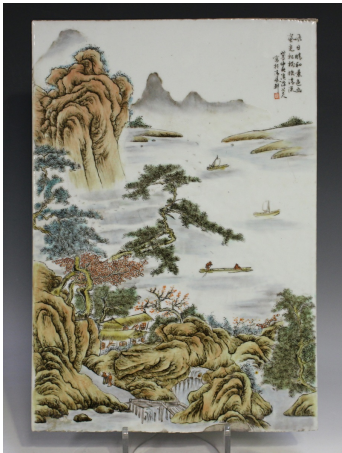

Asian and Islamic Ceramics and Works of Art / Thu, 11th November 2021 / Lot 1046

LOT 1046

A Chinese rectangular porcelain plaque, late Qing dynasty, painted with figures and pavilions in a coastal landscape with pine trees, rocks, boats and islets, four lines of black text and red seal to upper right corner, 36.6cm x 25.2cm (chip to lower edge).

Estimate: £150 - £250

Condition Report

1046. Large chip to bottom edge and a few very minor chips to edges, otherwise in good condition with no cracks or repairs. Typical surface scratches and wear.

Created: Wed, 10th November 2021 16:07