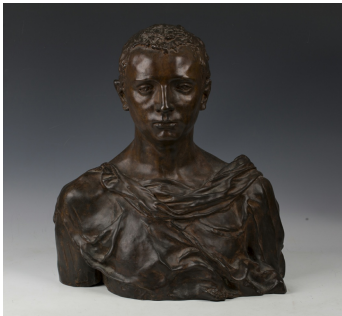

## LOT 2550

Camille Claudel - 'Jeune Romain ou Mon Frère', a patinated cast bronze portrait bust of Paul Claudel, aged sixteen, bearing cast signature 'C Claudel', stamped with 'A. Valsuani' foundry mark and edition number '0/6', height 49.5cm, width 41cm. Note: see Reine-Marie Paris & Arnaud de la Chapelle, L'Oeuvre de Camille Claudel, Catalogue raisonné, Paris 1990, illustration of another cast, page 100. Provenance: from the estate of a West Sussex collector.

## Condition Report

2550. The general condition is fine and the patina is reasonably good, but a little uneven in places.

Created: Tue, 9th November 2021 15:05