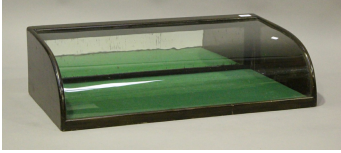

Furniture / Friday, 12th November 2021 / Lot 2034

LOT 2034

An early 20th century stained walnut counter-top bijouterie case with curved glass front and hinged door to back, height 21cm, width 76cm, depth 44cm.

Estimate: £70 - £100

Condition Report

2034. Some overall minor surface scuffs and scratches. Some slight distressing to the mirror panel.

Created: Mon, 8th November 2021 13:03