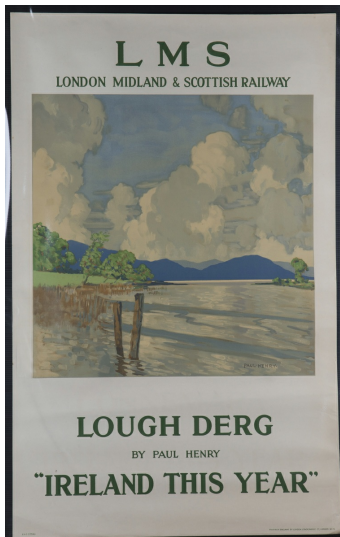

Prints, Maps and Posters / Wed, 10th November 2021 / Lot 4

LOT 4

Paul Henry - 'L.M.S. London Midland & Scottish Railway, Lough Derg, Ireland This Year' (Travel Poster), lithograph, published by the London Lithographic Co, circa 1926, 101.5cm x 63.5cm.

Estimate: £300 - £500

Condition Report

4. Six singular spots of foxing, very minor handling creases, no tears. Overall very good condition and not backed.

Created: Thu, 4th November 2021 13:56