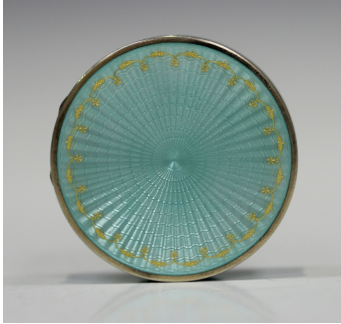

Silver and Plate / Wed, 3rd November 2021 / Lot 428

LOT 428

An early 20th century silver gilt and pale turquoise enameled circular hinge lidded box, detailed 'Norway', import mark London 1913 by Henry James Hulbert, weight 61g, diameter 5.5cm.

Estimate: £100 - £150

Condition Report

428. Good condition with no chips, cracks or repairs. Typical light surface scratches visible under magnification. Good clear hallmarks.

Created: Tue, 2nd November 2021 13:49