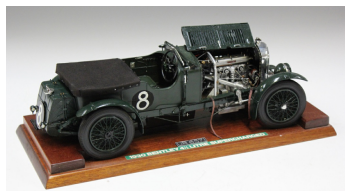

LOT 2434

19th August 2021

Automobilia and Aeronautica / Thursday, 19th August 2021 / Lot 2434

LOT 2434

A scale model of a 1930 4½ litre Supercharged Bentley, mounted within a perspex case, width 40cm.

Estimate: £40 - £60