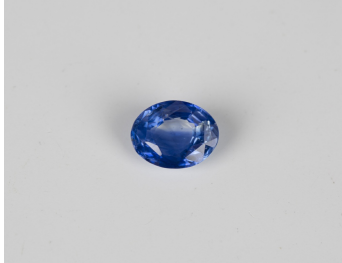

Jewellery / Wednesday, 4th August 2021 / Lot 628

LOT 628

An unmounted oval cut sapphire, dimensions 1 cm x 0.8cm x 0.5cm.

Estimate: £60 - £80

Condition Report

628. The sapphire has variation of colour saturation but is in general medium to light blue colour. There are one or two edge nibbles, there are three chips to the underside. When viewed from either side the sapphire has one or two internal inclusions. The sapphire does not come with a guarantee certificate or carat weight.