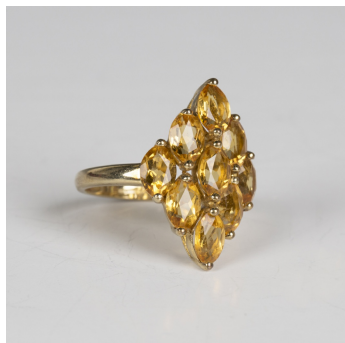

Jewellery / Wednesday, 12th May 2021 / Lot 554

### LOT 554

A 9ct gold and citrine nine stone marquise shaped cluster ring, claw set with marquise shaped citrines, weight 3g, ring size approx K.

Estimate: £50 - £80

---

### Condition Report

554. The ring is in good condition. The citrines are of medium colour saturation.

Created: Wed, 5th May 2021 11:47