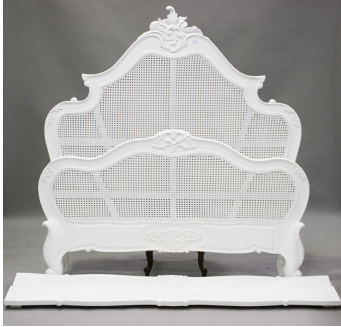

Furniture / Thursday, 18th March 2021 / Lot 2229

LOT 2229

A late 20th century white painted double bed frame, carved with scrolls and inset with double-caning, height 172cm, width 165cm, length 198cm.

Estimate: £40 - £60

Condition Report

2229. One of the support bars on one side rail has a thin crack, but otherwise no serious problems, just a few minor scuffs and marks.

Created: Tue, 9th March 2021 15:29