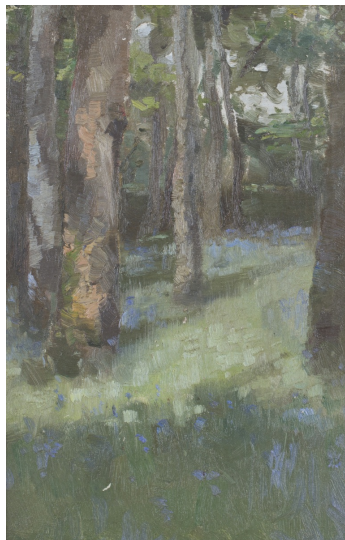

Fine Art / Wed, 3rd February 2021 / Lot 52

LOT 52

Circle of Harold Harvey - 'Bluebells', mid-20th century oil on panel, title and artist's name 'Harold Ha...' indistinctly inscribed to W.F. Wilson gallery label verso, 23cm x 14.5cm, within a gilt frame.

Estimate: £300 - £500

Condition Report

In very good original condition, small scratch near the bottom edge. Label to reverse is slightly affected by damp. Frame in good condition.

Created: Fri, 22nd January 2021 21:08