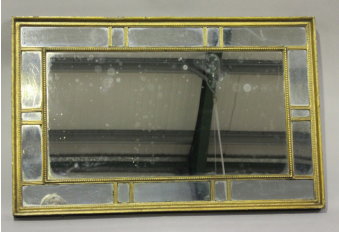

Furniture / Thu, 28th January 2021 / Lot 2198

LOT 2198

A late 19th century gilt composition sectional wall mirror with a beaded frame, 66cm x 105cm (re-gilded).

Estimate: £80 - £120

Condition Report

2198. There are a few areas of surface loss to the frame and some areas of loss that have been covered by the repainting. The frame is otherwise in reasonable condition but the repainting is not particularly well done and would not want to describe it as re-gilding rather just repainted in gold paint.