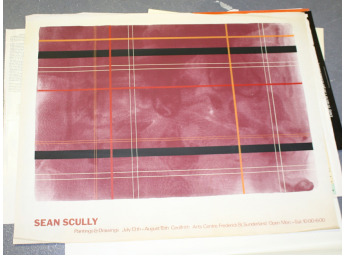

Photographs, Autographs and Ephemera / Friday, 11th December 2020 / Lot 3393

LOT 3393

SEAN SCULLY. 'Paintings & Drawings Coelfrith Arts Centre' (Poster for the Exhibition), colour lithograph published in 1972, measuring 62 x 79cm, together with a collection of fourteen further posters, including a signed Alan Aldridge poster from 1973, one for Guinness and an Arts Council poster with a large Roy Lichtenstein design ('Sweet Dreams, Baby!').

Estimate: £80 - £120

Condition Report

3393. Scully - some age toning to paper and light creasing and curling around the edge, but generally ok.
Others - generally good condition, occasional nicks, creases and folds.