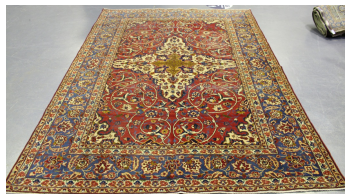

Rugs and Carpets / Monday, 14th December 2020 / Lot 2901

LOT 2901

An Esfahan carpet, Central Persia, early 20th century, the terracotta field with an ivory star medallion supported by bold scrolling arabesques, within a blue palmette border, 290cm x 210cm.

Estimate: £350 - £450

Condition Report

2901. Some overall surface wear to pile with areas worn down to foundation. Otherwise the carpet sits flat and is in reasonable condition.

Created: Mon, 7th December 2020 15:16