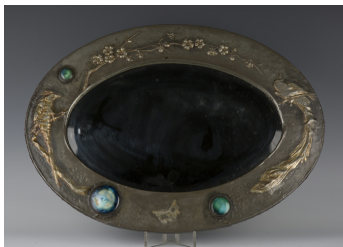

Arts and Crafts Metalwork and Applied Art / Thu, 5th November 2020 / Lot 2573

LOT 2573

An early 20th century Arts and Crafts pewter mounted oval wall mirror, the frame worked with two exotic birds, a butterfly and a flowering branch, inset with three Ruskin style ceramic cabochons, 41cm x 56cm.

Estimate: £100 - £150

Condition Report

2573. Some very minor woodworm to softwood back panel, but literally a few holes. Some small tears and curling to the edges of the thin pewter edge. Some minor surface sear and scuffs to front, but otherwise ok.