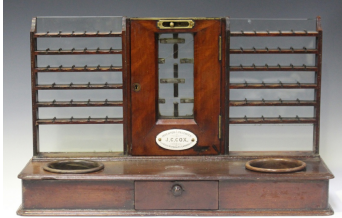

Collectors' Items, Works of Art and Light Fittings / Thursday, 1st October 2020 / Lot 2623

LOT 2623

A late Victorian mahogany and brass mounted cash till by J.C. Cox, the central glazed door with enamelled plaque detailed 'Inventor & Patentee J.C. Cox... ', height 40cm, width 67cm (some faults).

Estimate: £80 - £120

Condition Report

2623. The sliding function seems to be sticking and certainly not sliding with ease. The central glass panel is cracked and the right-hand glass panel does not seem to be big enough. The enamel plaque has two hairline cracks through it and there is a crack to the right-hand bowl. Two small chips to the bottom edge of the left-hand glass and an area of minor loss to the moulding on the left side edge.