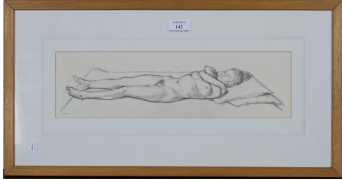

Decorative Pictures / Wed, 16th September 2020 / Lot 142

LOT 142

Julian Bell - 'Girl with Crossed Arms', 20th century pencil drawing, signed recto, titled The Southover Gallery label dated February 1982 verso, 11cm x 40.5cm, within a stained beech frame.

Estimate: £50 - £80

Condition Report

Overall light age toning to the paper. Minor browning around the edge mount. Otherwise no signs of tears or foxing. Appears a little flat. The mount and backing are not archival. Frame with minor dents and scratches and slightly separating at joins.