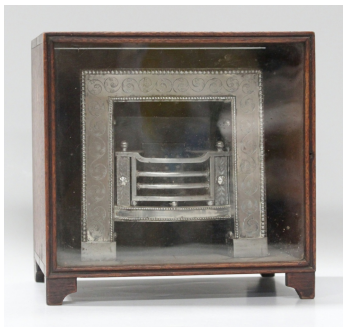

Dolls, Dolls' Houses and Accessories / Wed, 26th August 2020 / Lot 153

LOT 153

A George III polished steel doll's house fireplace, the surround with engraved foliate scrolls, 16cm x 16cm, later mounted in a period mahogany case with glazed front and sliding panel.

Estimate: £60 - £100

Condition Report

153. Some surface scratch marks and rust spots to the front. Polish residue in the corners and between the bedding. Back has paint loss and surface rust. Fireplace dimensions 15.5cm x 15.5cm without case.