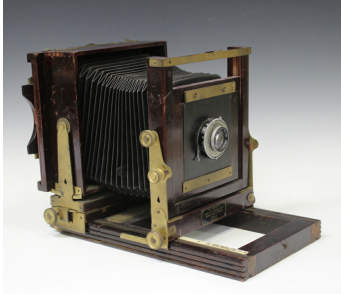

Cameras and Scientific Instruments / Thursday, 30th July 2020 / Lot 1160

LOT 1160

A Kodak 'Model B' folding view camera with black bellows and brass mounts, fitted with a Ross of London 5½ inch Xpres F/4.9 lens and Epsilon shutter, height 28cm.

Estimate: £60 - £100

Condition Report

1160. All a bit dusty and dirty and would benefit from a clean. Otherwise generally good order.

Bellows in good condition with no splits.

Wood and metalwork with typical wear and marks. There is no size indication but the recess at the back is 7cm high x 10cm wide.