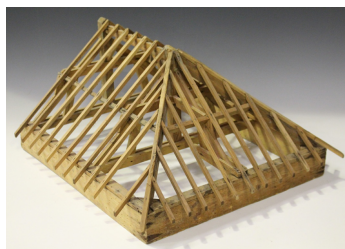

### LOT 2586

Two early 20th century softwood architects' models of pitched roofs, widths 80cm and 45cm.

Estimate: £200 - £300

---

### Condition Report

2586. Both models in fair condition with some minor bumps and knocks. The smaller model has one roof joist missing.

Created: Tue, 18th February 2020 14:34