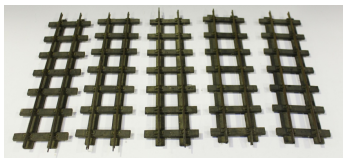

Model Trains and Railways / Wed, 19th February 2020 / Lot 66

LOT 66

A collection of brass gauge 1 railway track with wooden sleepers, including straights and curves (faults).

Estimate: £40 - £60

66. Number of straight track - 21

Number of curved track - 14

Small quantity of brass track, not mounted on sleepers.

Created: Mon, 17th February 2020 10:54