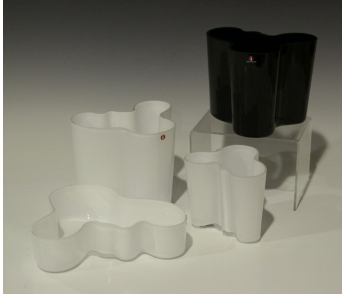

Glassware / Thu, 23rd January 2020 / Lot 1659

LOT 1659

Three littala glass vases, designed by Alvar Aalto, comprising two graduated white examples and a matching blue example, each etched 'Alvar Aalto' to base, height of tallest 11.8cm, together with an littala white glass dish, designed by Alvar Aalto, etched 'Alvar Aalto' to base, all boxed.

Estimate: £40 - £60

Condition Report

1659. Each in good condition, no chips, cracks or repairs.

Created: Fri, 17th January 2020 12:07