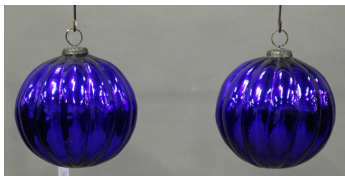

Collectors' Items, Works of Art and Light Fittings / Friday, 6th December 2019 / Lot 2584

### LOT 2584

A pair of early 20th century blue mirrored glass witch balls of reeded form, diameter 24cm.

Estimate: £80 - £120

---

### Condition Report

2584. One lobe has a fairly large oval crack, approx 10cm. The other ball is ok, just with some minor surface wear to suspension mount and ring.

Created: Thu, 28th November 2019 13:44