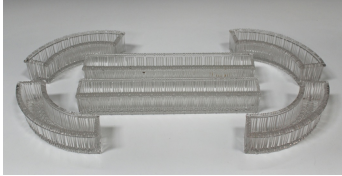

Glassware / Thursday, 18th July 2019 / Lot 1611

LOT 1611

A set of clear moulded glass table ornaments, circa 1900, comprising eight curved crescent shaped dishes and three rectangular dishes, each of fluted form with egg and dart rim, lengths 21cm and 31.5cm, together with a similar navette shaped example.

Estimate: £100 - £150

Condition Report

1611. Generally in good condition, several small chips to corners and high points. Navette example with larger chip to one end, with loss of bead from border.

Created: Tue, 16th July 2019 14:42