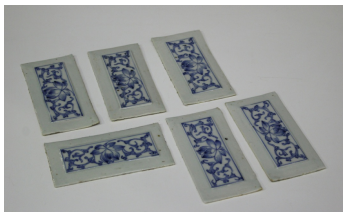

### LOT 1209

A set of six Chinese blue and white porcelain rectangular tiles, 20th century, each painted with lotus and scrolling tendrils, 6.5cm x 13cm.

Estimate: £150 - £200

---