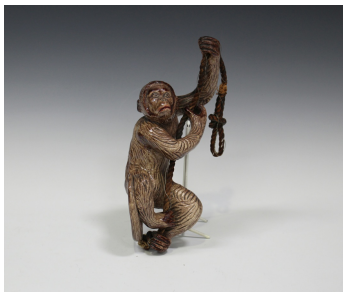

British and Continental Ceramics / Thursday, 18th April 2019 / Lot 1405

### LOT 1405

A Continental majolica monkey bell pull, late 19th century, possibly Portuguese, modelled as a climbing monkey, covered in a brown glaze, height 21.5cm.

Estimate: £80 - £120

---

### Condition Report

1405. A few minor glaze frits, e.g. to lips, tail and shoulder, but very minimal and otherwise in good condition with no chips, cracks or repairs. Typically finely crazed.

Created: Wed, 10th April 2019 15:11